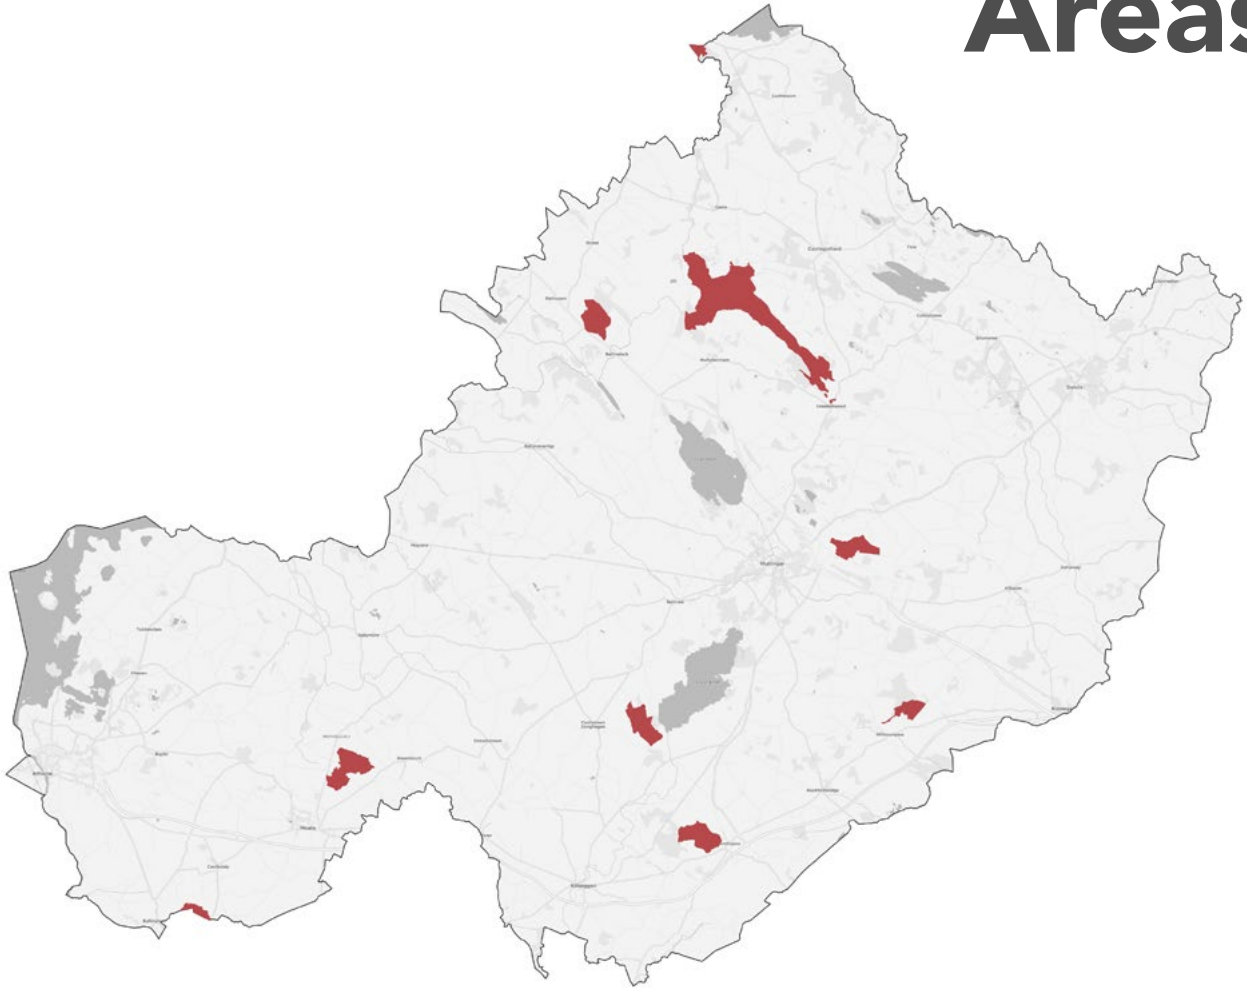

Natural Heritage Areas are areas considered important for the habitats present or which holds species of plants and animals whose habitat needs protection.

These maps utilise the Special Protection Area Dataset:
data.gov.ie/dataset/natural-heritage-areas

Natural Heritage Areas

Kildare

Sample of the qualifying interests for the Natural Heritage Area(s) of Kildare:
Peatlands

Natural Heritage Areas

Kilkenny

Sample of the qualifying interests for the Natural Heritage Area(s) of Kilkenny:
Peatlands

Natural Heritage Areas

Roscommon

Sample of the qualifying interests for the Natural Heritage Area(s) of Roscommon:
Peatlands, Birds

Natural Heritage Areas

Sligo

Sample of the qualifying interests for the Natural Heritage Area(s) of Sligo:
Peatlands

Natural Heritage Areas

Tipperary

Sample of the qualifying interests for the Natural Heritage Area(s) of Tipperary:
Peatlands

Natural Heritage Areas

Westmeath

Sample of the qualifying interests for the Natural Heritage Area(s) of Westmeath:
Peatlands