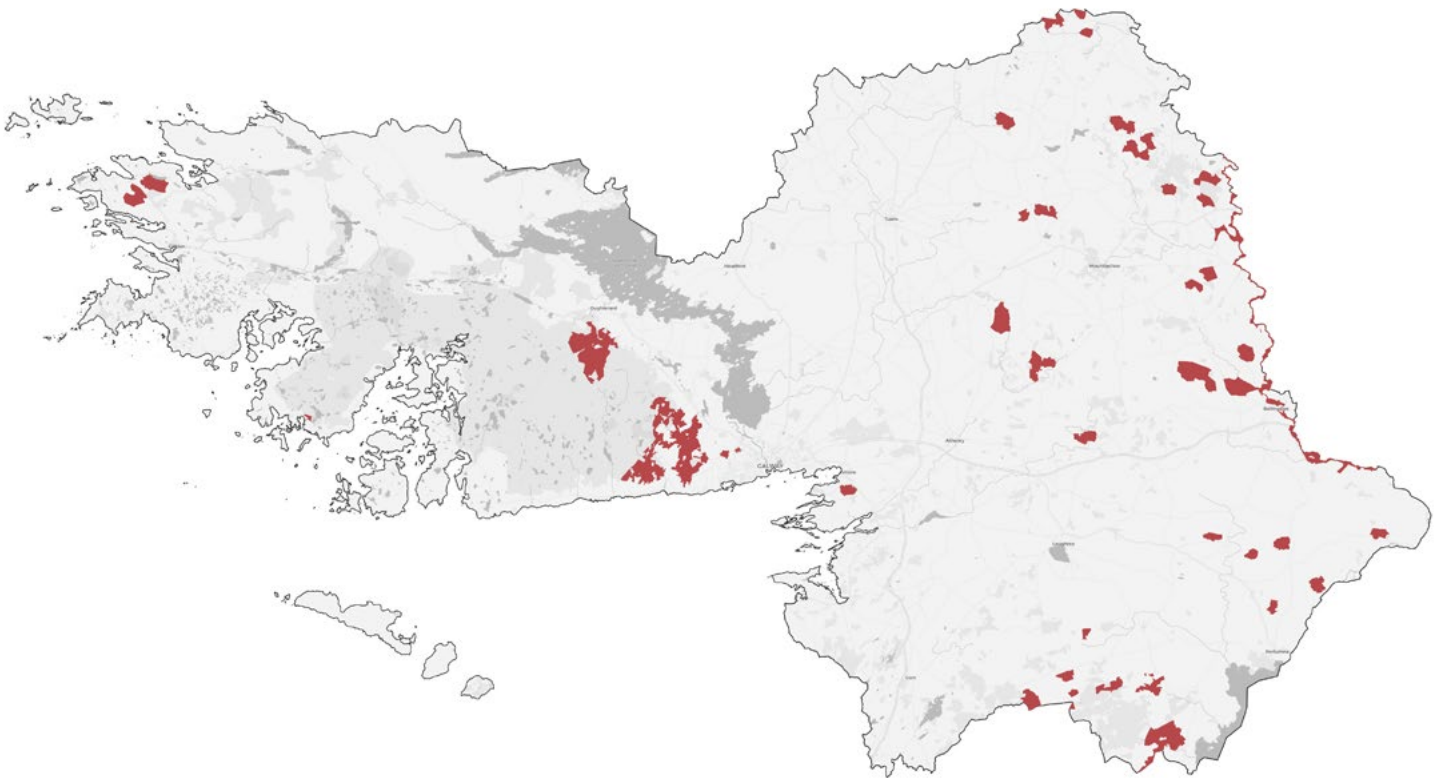

Natural Heritage Areas are areas considered important for the habitats present or which holds species of plants and animals whose habitat needs protection.

These maps utilise the Special Protection Area Dataset:
data.gov.ie/dataset/natural-heritage-areas

Natural Heritage Areas

Cork

Sample of the qualifying interests for the Natural Heritage Area(s) of Cork:
Peatlands

Natural Heritage Areas

Donegal

Sample of the qualifying interests for the Natural Heritage Area(s) of Donegal:
Peatlands

Natural Heritage Areas

Galway

Sample of the qualifying interests for the Natural Heritage Area(s) of Galway:
Peatlands, Birds

Natural Heritage Areas

Kerry

Sample of the qualifying interests for the Natural Heritage Area(s) of Kerry:
Peatlands