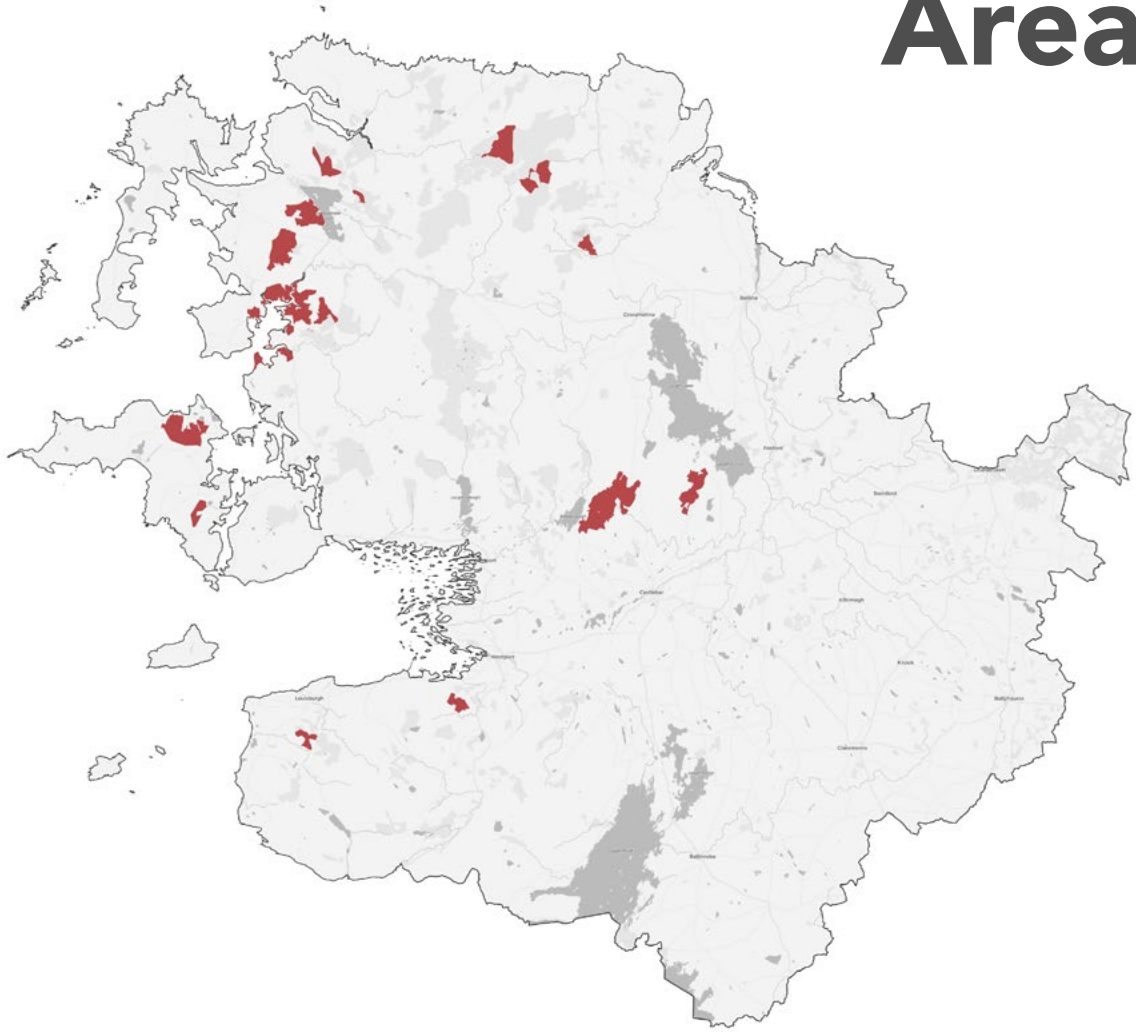

Natural Heritage Areas

Mayo

Sample of the qualifying interests for the Natural Heritage Area(s) of Mayo:
Peatlands