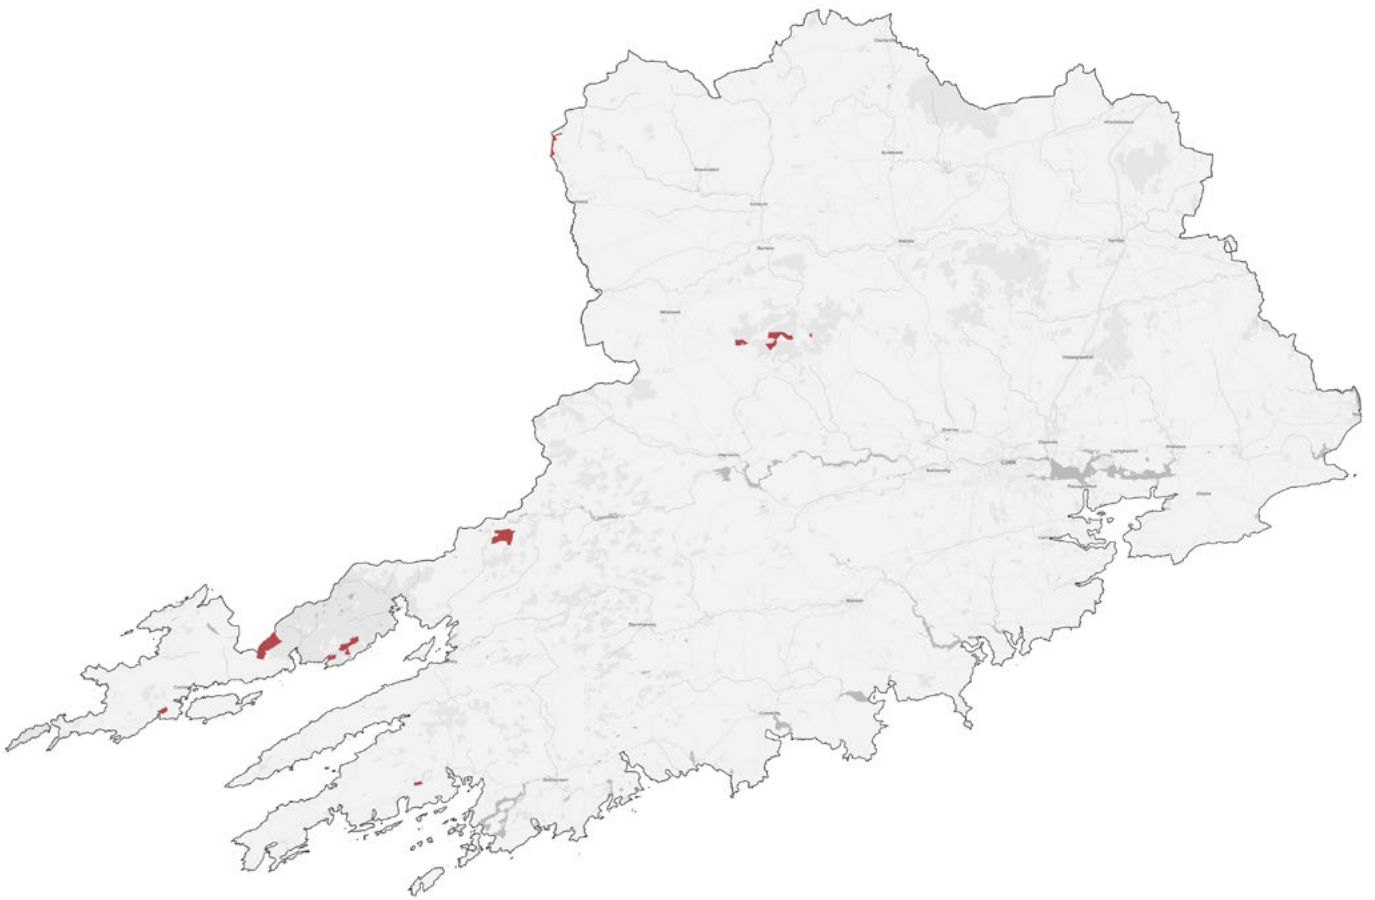

Natural Heritage Areas are areas considered important for the habitats present or which holds species of plants and animals whose habitat needs protection.

These maps utilise the Special Protection Area Dataset:
data.gov.ie/dataset/natural-heritage-areas

Natural Heritage Areas

Cavan

Sample of the qualifying interests for the Natural Heritage Area(s) of Cavan:
Peatlands

Natural Heritage Areas

Clare

Sample of the qualifying interests for the Natural Heritage Area(s) of Clare:
Peatlands

Natural Heritage Areas

Cork

Sample of the qualifying interests for the Natural Heritage Area(s) of Cork:
Peatlands

Natural Heritage Areas

Donegal

Sample of the qualifying interests for the Natural Heritage Area(s) of Donegal:
Peatlands