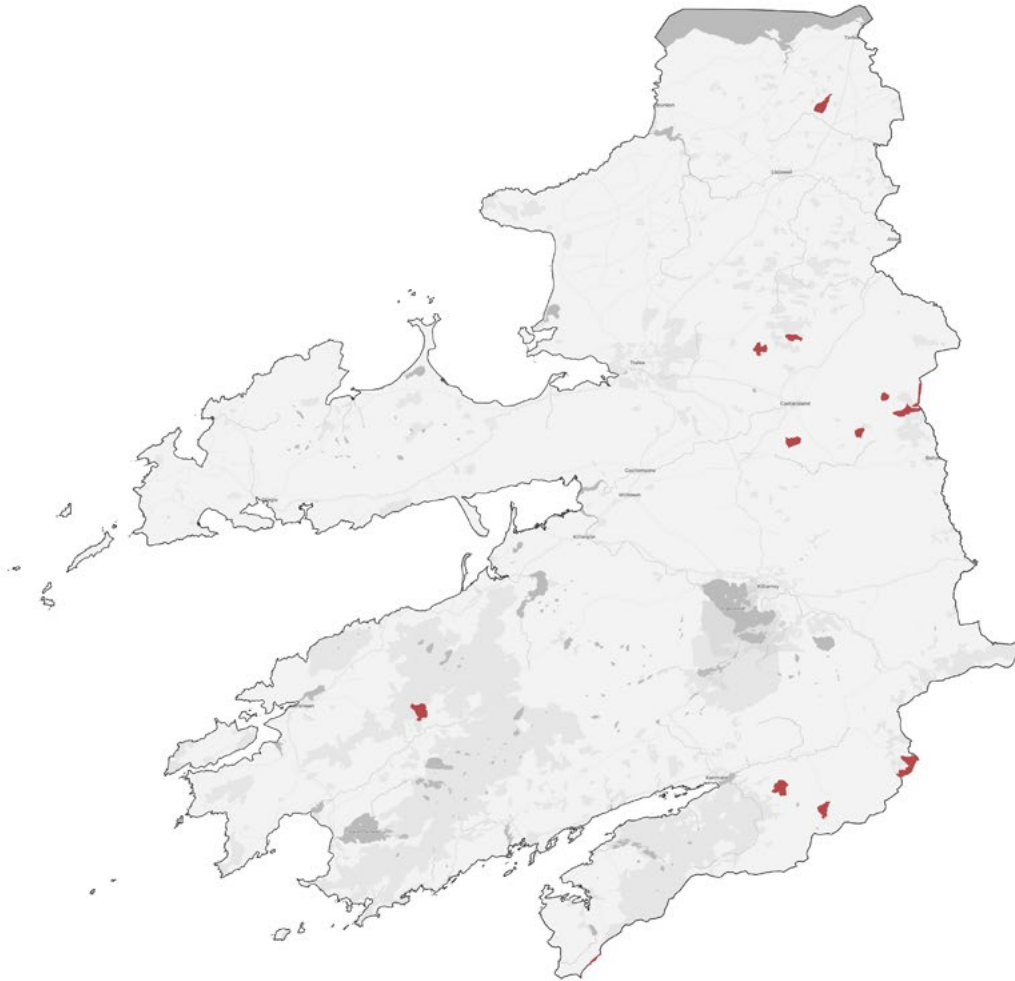

Natural Heritage Areas are areas considered important for the habitats present or which holds species of plants and animals whose habitat needs protection.

These maps utilise the Special Protection Area Dataset:
data.gov.ie/dataset/natural-heritage-areas

Natural Heritage Areas

Cork

Sample of the qualifying interests for the Natural Heritage Area(s) of Cork:
Peatlands

Natural Heritage Areas

Donegal

Sample of the qualifying interests for the Natural Heritage Area(s) of Donegal:
Peatlands

Natural Heritage Areas

Galway

Sample of the qualifying interests for the Natural Heritage Area(s) of Galway:
Peatlands, Birds

Natural Heritage Areas

Kerry

Sample of the qualifying interests for the Natural Heritage Area(s) of Kerry:
Peatlands

Natural Heritage Areas

Kildare

Sample of the qualifying interests for the Natural Heritage Area(s) of Kildare:
Peatlands

Natural Heritage Areas

Kilkenny

Sample of the qualifying interests for the Natural Heritage Area(s) of Kilkenny:
Peatlands