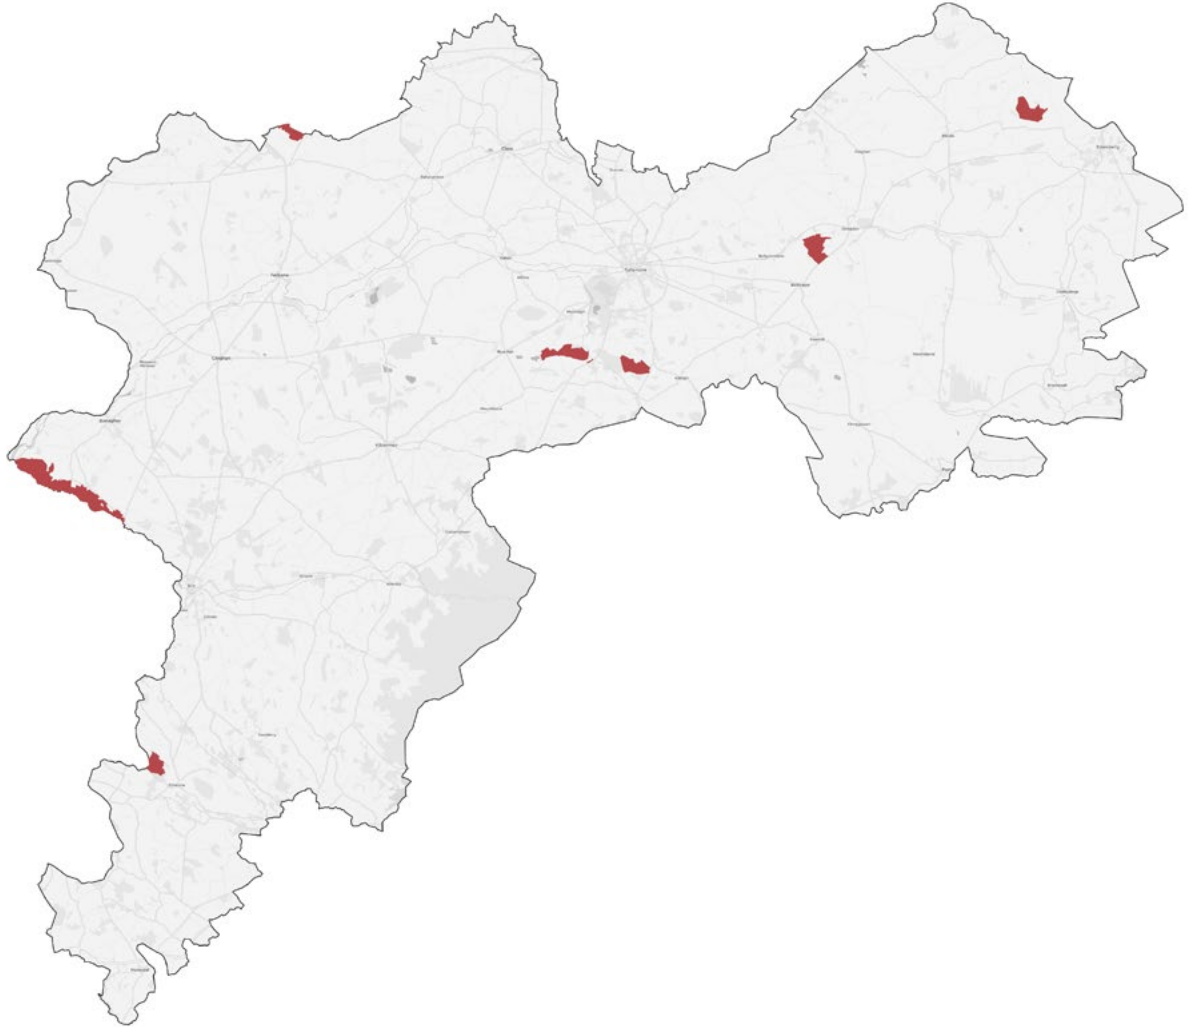

Natural Heritage Areas are areas considered important for the habitats present or which holds species of plants and animals whose habitat needs protection.

These maps utilise the Special Protection Area Dataset:
data.gov.ie/dataset/natural-heritage-areas

Natural Heritage Areas

Kildare

Sample of the qualifying interests for the Natural Heritage Area(s) of Kildare:
Peatlands

Natural Heritage Areas

Kilkenny

Sample of the qualifying interests for the Natural Heritage Area(s) of Kilkenny:
Peatlands

Natural Heritage Areas

Mayo

Sample of the qualifying interests for the Natural Heritage Area(s) of Mayo:
Peatlands

Natural Heritage Areas

Meath

Sample of the qualifying interests for the Natural Heritage Area(s) of Kildare:
Peatlands

Natural Heritage Areas

Monaghan

Sample of the qualifying interests for the Natural Heritage Area(s) of Kildare:
Peatlands

Natural Heritage Areas

Offaly

Sample of the qualifying interests for the Natural Heritage Area(s) of Kildare:
Peatlands, Birds