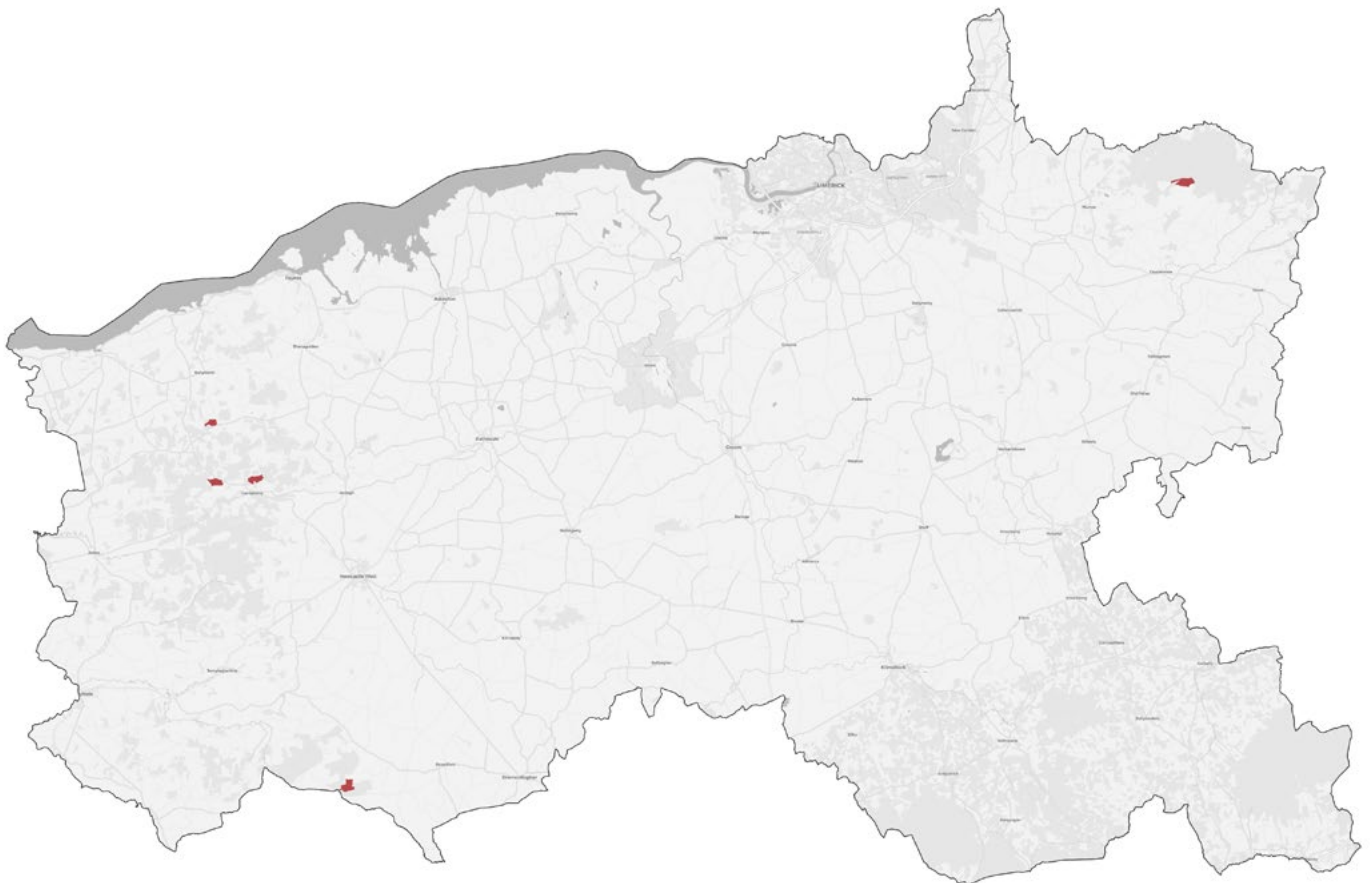

Natural Heritage Areas

Limerick

Sample of the qualifying interests for the Natural Heritage Area(s) of Limerick:
Peatlands