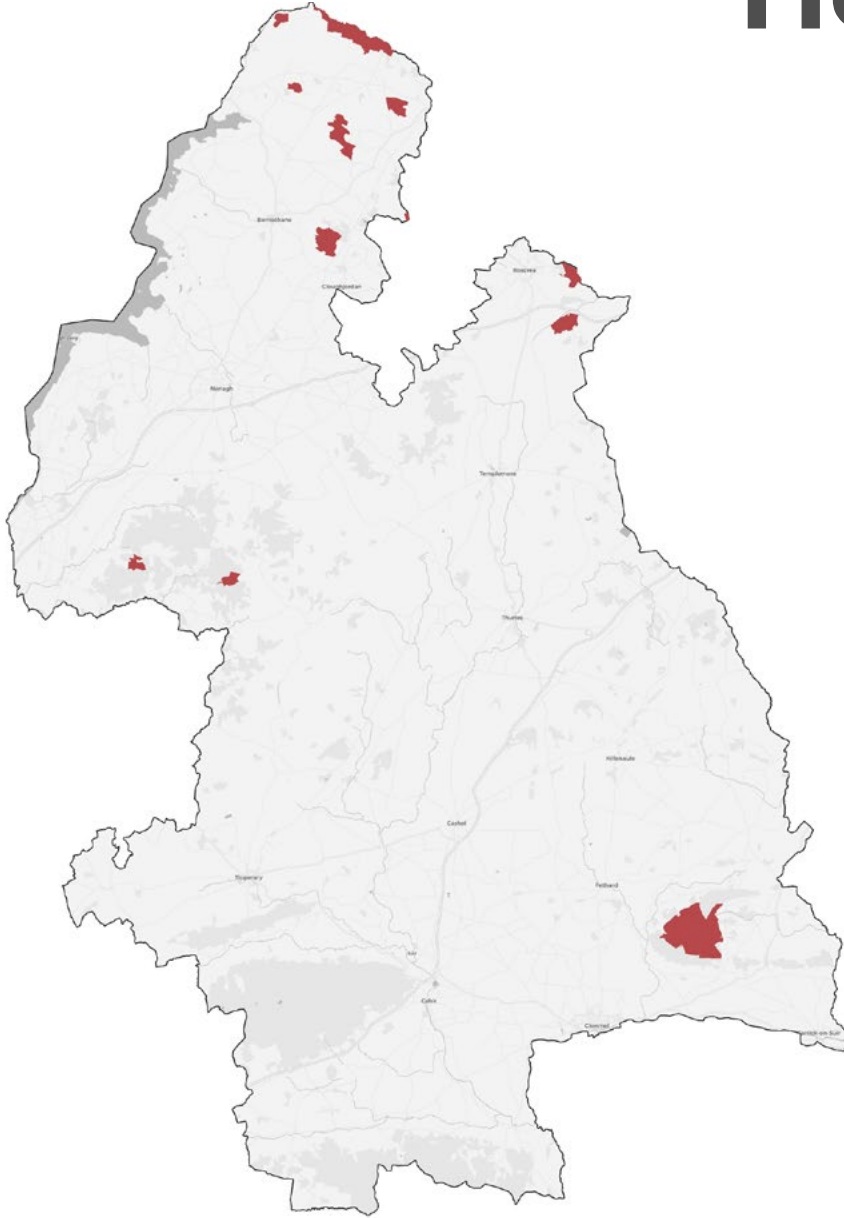

Natural Heritage Areas are areas considered important for the habitats present or which holds species of plants and animals whose habitat needs protection.

These maps utilise the Special Protection Area Dataset:
data.gov.ie/dataset/natural-heritage-areas

Natural Heritage Areas

Kildare

Sample of the qualifying interests for the Natural Heritage Area(s) of Kildare:
Peatlands

Natural Heritage Areas

Kilkenny

Sample of the qualifying interests for the Natural Heritage Area(s) of Kilkenny:
Peatlands

Natural Heritage Areas

Roscommon

Sample of the qualifying interests for the Natural Heritage Area(s) of Roscommon:
Peatlands, Birds

Natural Heritage Areas

Sligo

Sample of the qualifying interests for the Natural Heritage Area(s) of Sligo:
Peatlands

Natural Heritage Areas

Tipperary

Sample of the qualifying interests for the Natural Heritage Area(s) of Tipperary:
Peatlands

Natural Heritage Areas

Westmeath

Sample of the qualifying interests for the Natural Heritage Area(s) of Westmeath:
Peatlands