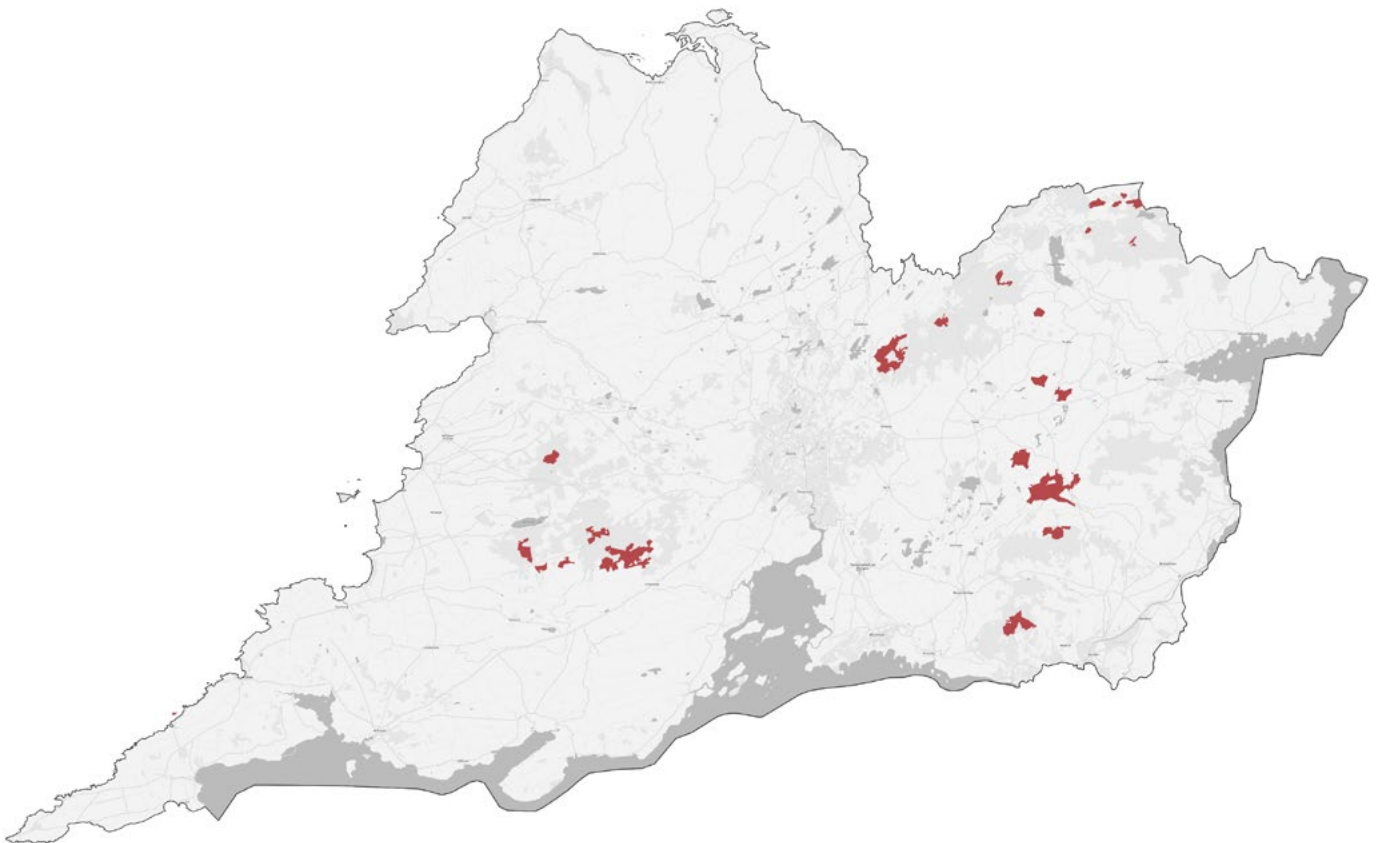

Natural Heritage Areas

Clare

Sample of the qualifying interests for the Natural Heritage Area(s) of Clare:
Peatlands