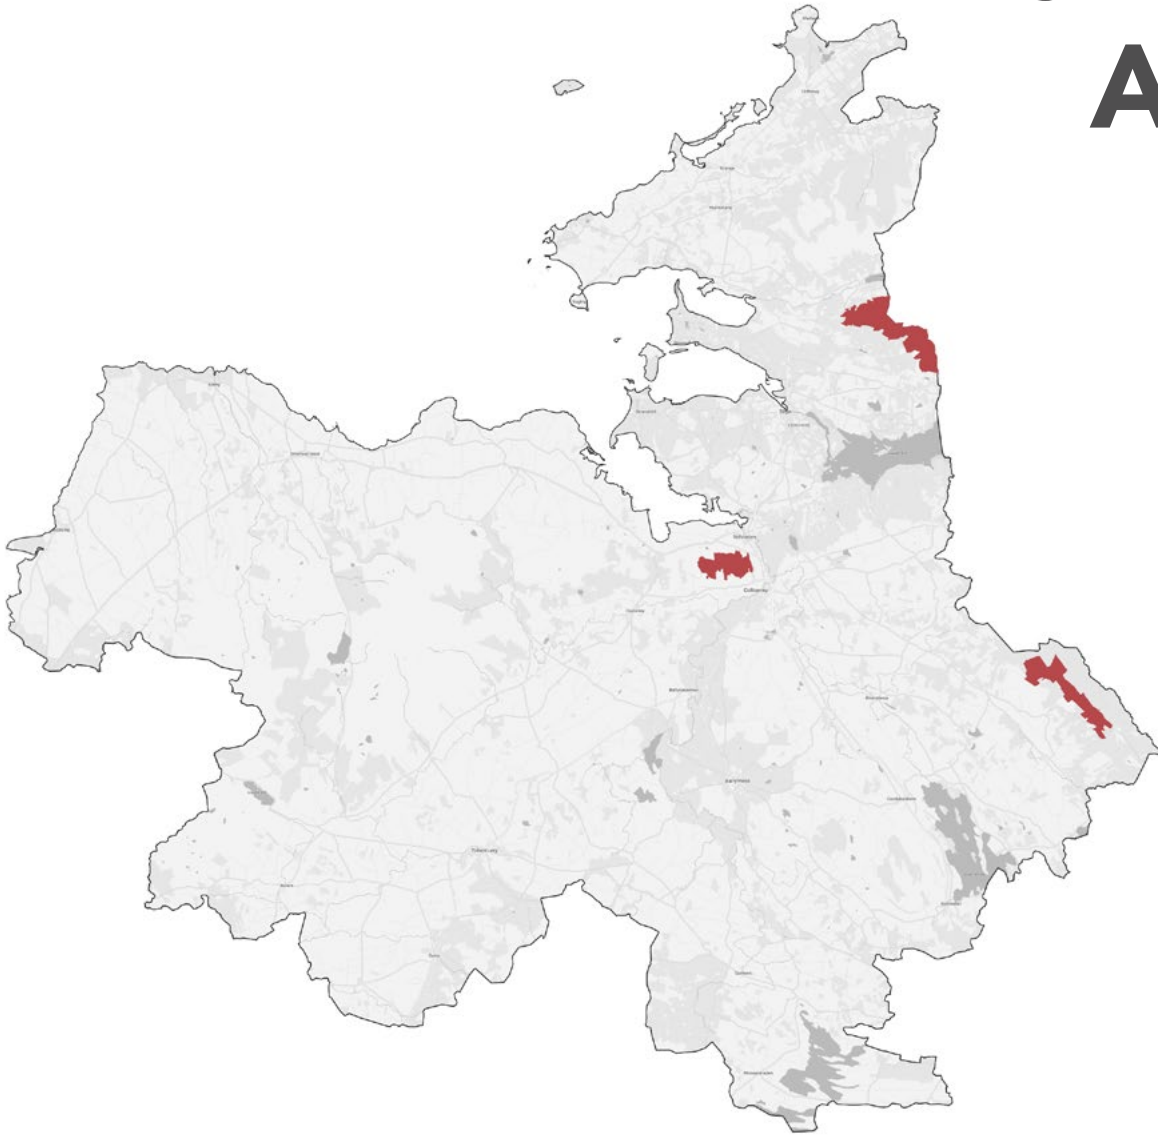

Natural Heritage Areas

Sligo

Sample of the qualifying interests for the Natural Heritage Area(s) of Sligo:
Peatlands