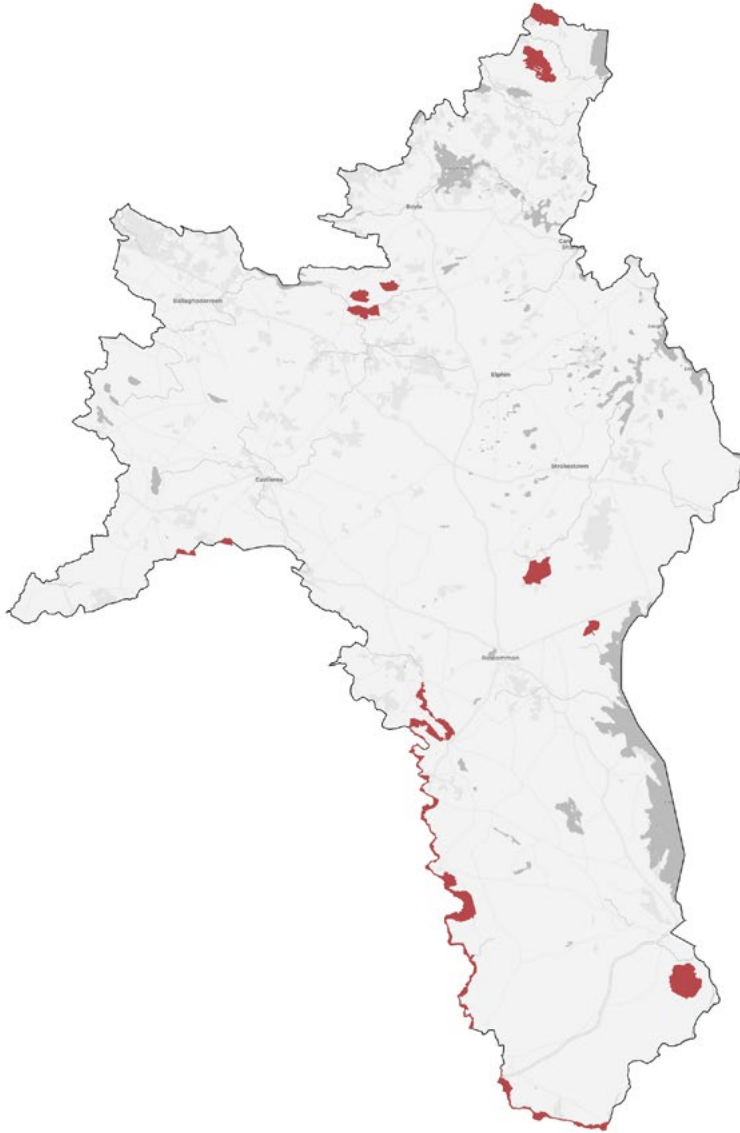

Natural Heritage Areas

Roscommon

Sample of the qualifying interests for the Natural Heritage Area(s) of Roscommon:
Peatlands, Birds