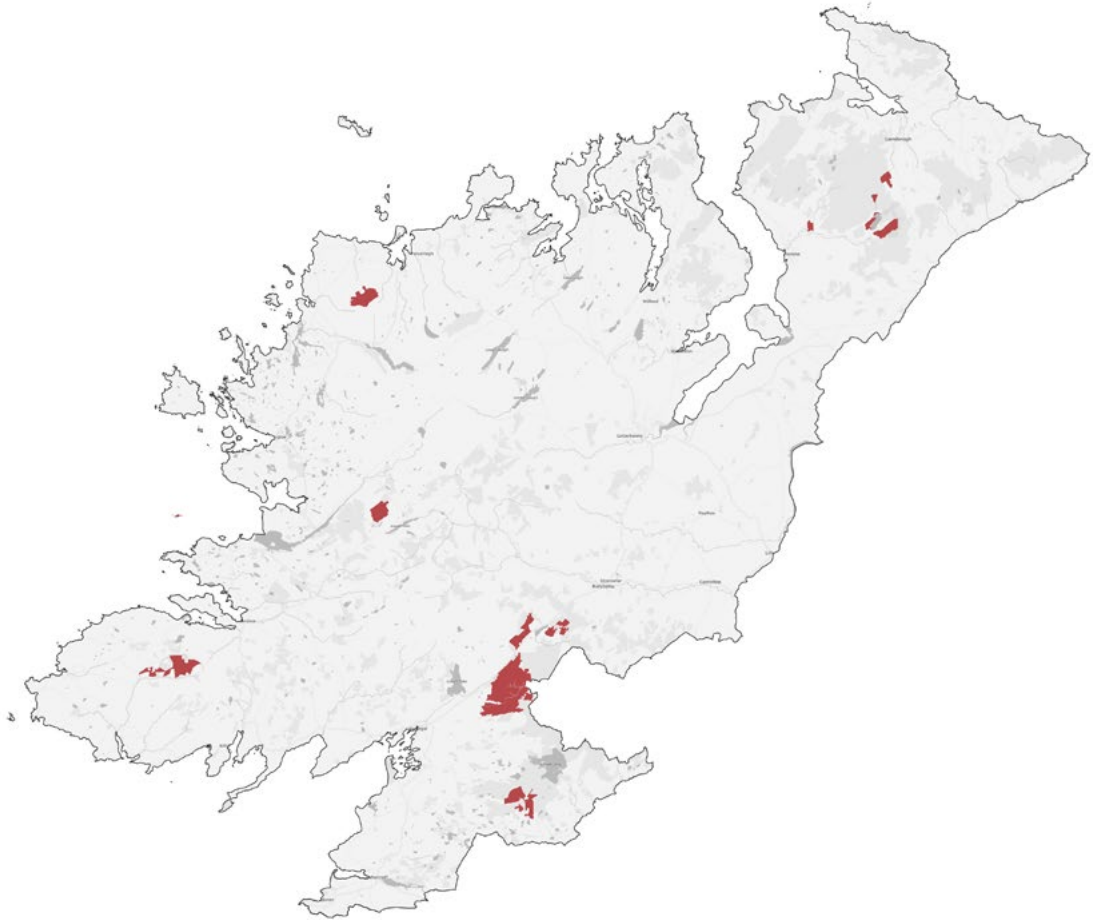

Natural Heritage Areas are areas considered important for the habitats present or which holds species of plants and animals whose habitat needs protection.

These maps utilise the Special Protection Area Dataset:
data.gov.ie/dataset/natural-heritage-areas

Natural Heritage Areas

Cavan

Sample of the qualifying interests for the Natural Heritage Area(s) of Cavan:
Peatlands

Natural Heritage Areas

Clare

Sample of the qualifying interests for the Natural Heritage Area(s) of Clare:
Peatlands

Natural Heritage Areas

Cork

Sample of the qualifying interests for the Natural Heritage Area(s) of Cork:
Peatlands

Natural Heritage Areas

Donegal

Sample of the qualifying interests for the Natural Heritage Area(s) of Donegal:
Peatlands