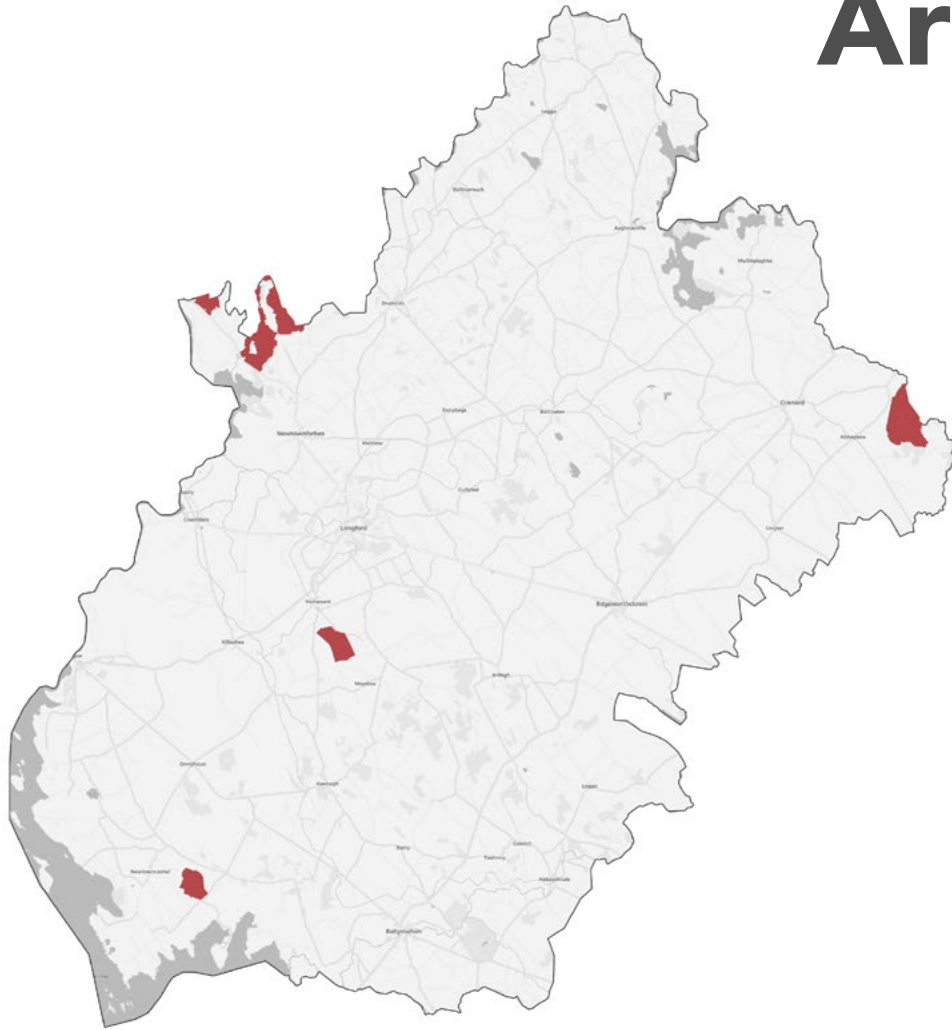

Natural Heritage Areas

Longford

Sample of the qualifying interests for the Natural Heritage Area(s) of Longford:
Peatlands